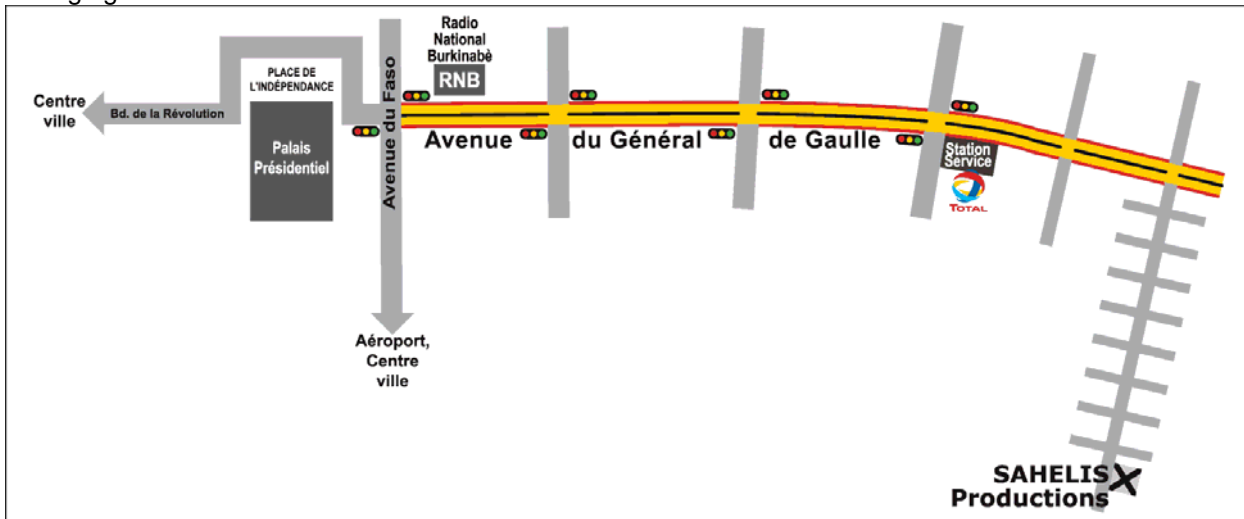

Access Plan of SAHELIS Productions Ouagadougou – Burkina Faso

Map of Ouagadougou

Enlarging

Behind the President Office, take Avenue du General De Gaulle.

Continue on this Avenue over about 1.8 km.
After the 3rd left (near the filling Station), take the 2nd street on the right.

Go right on over 600 meters. SAHELIS is on your left just after the 8th crossroads from Avenue du General De Gaulle. Welcome !

Any problem ? Feel free to call us. Our telephone number is + (226) 50 36 30 33