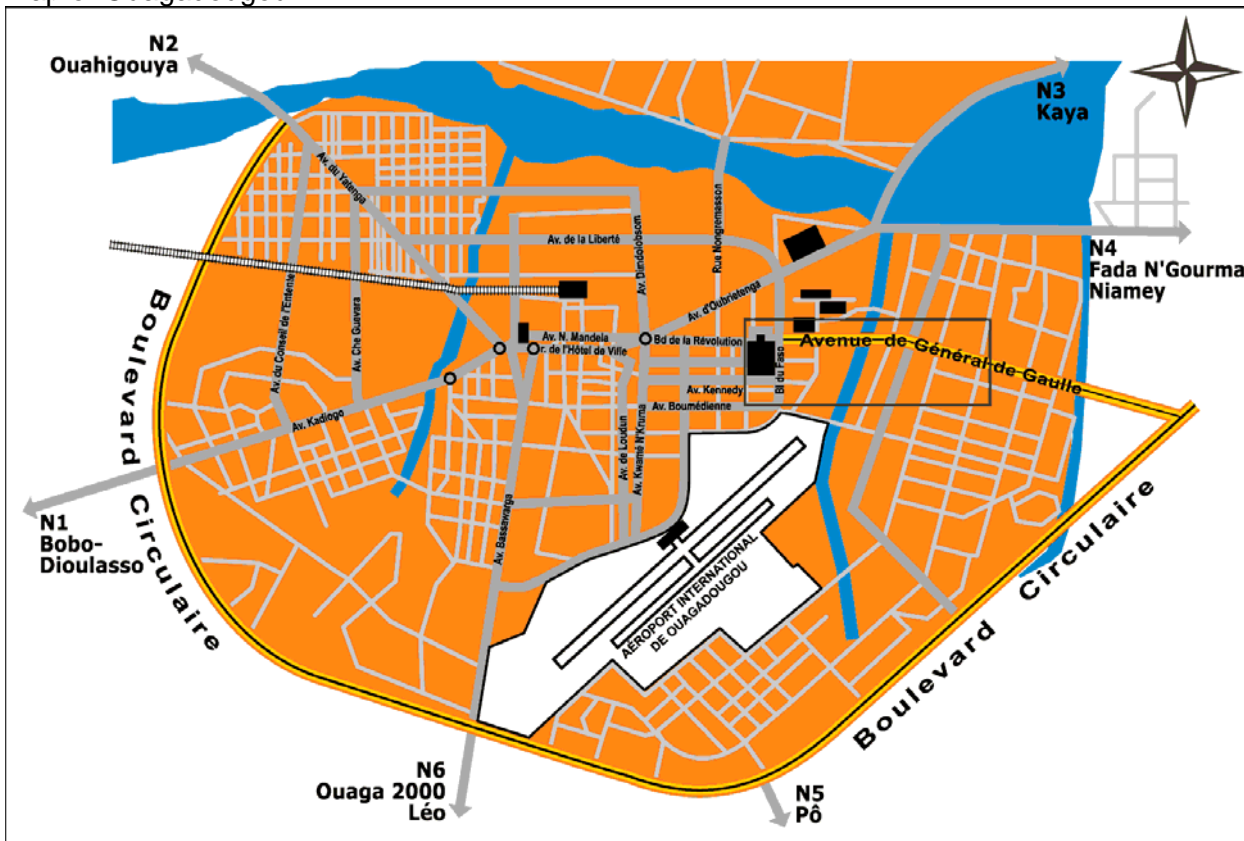

Access Plan of SAHELIS Productions Ouagadougou – Burkina Faso

Map of Ouagadougou

Enlarging

Behind the President Office, take Avenue du General De Gaulle.

Continue on this Avenue over about 1.8 km.
After the 3rd left (near the filling Station), take the 2nd street on the right.

Go right on over 600 meters. SAHELIS is on your left just after the 8th crossroads from Avenue du General De Gaulle. Welcome !

Any problem ? Feel free to call us. Our telephone number is + (226) 50 36 30 33